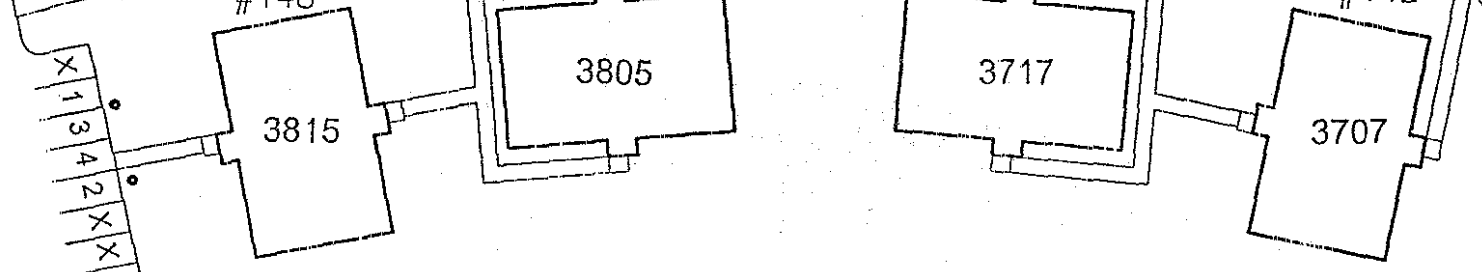

UNIVERSITY AVENUE

UNIVERSITY OF NORTH DAKOTA

BERKELEY DRIVE

8 PLEXES

UND BLDGS. 141-149

G:\CA\B141\B141-051.DWG, 6/28/2004 10:54:54 AM, Letter (8.5" x 11"), 1:667.113

Scale - 1"=60'